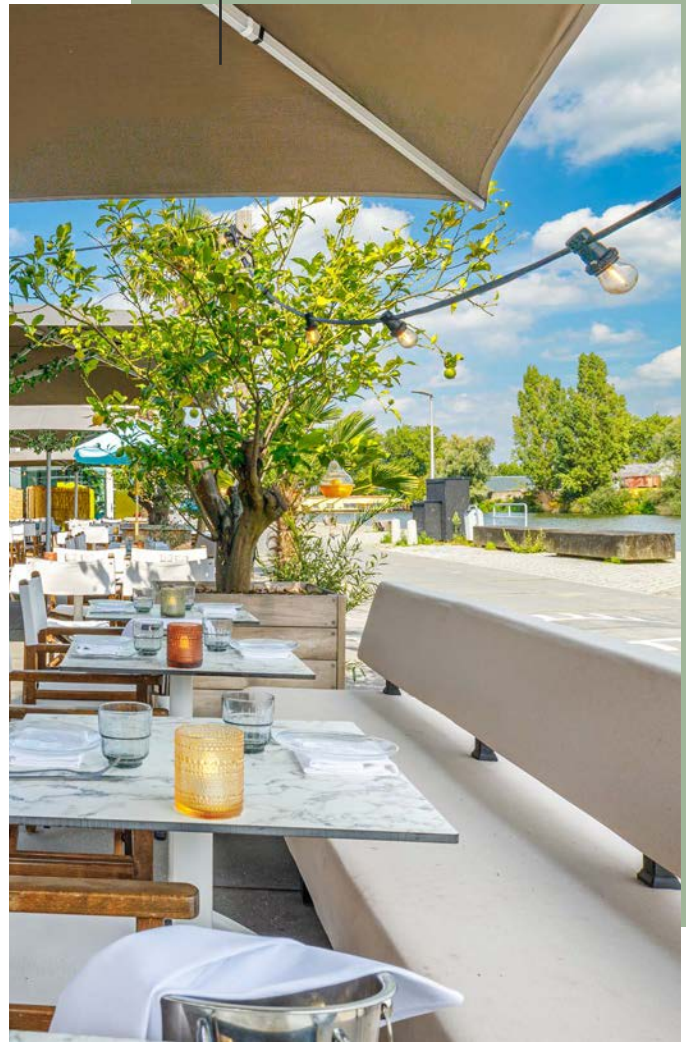

VALENCIA, DEVENTER

TERRACE SOFA IBIZA 3/4 ROUND

TERRACE SOFA IBIZA 1/2 ROUND

TERRACE SOFA IBIZA

Enjoy the sun in style on the Ibiza terrace sofa! This outdoor bench is covered in waterproof and water-repellent fabric, making it resistant to all weather conditions. Whether you choose taupe or anthracite (or a custom color), this bench adds a touch of elegance to any terrace. Available in different sizes, you can find the ideal bench to fit your outdoor space. Relax and enjoy long summer evenings on this comfortable and durable Ibiza terrace sofa.