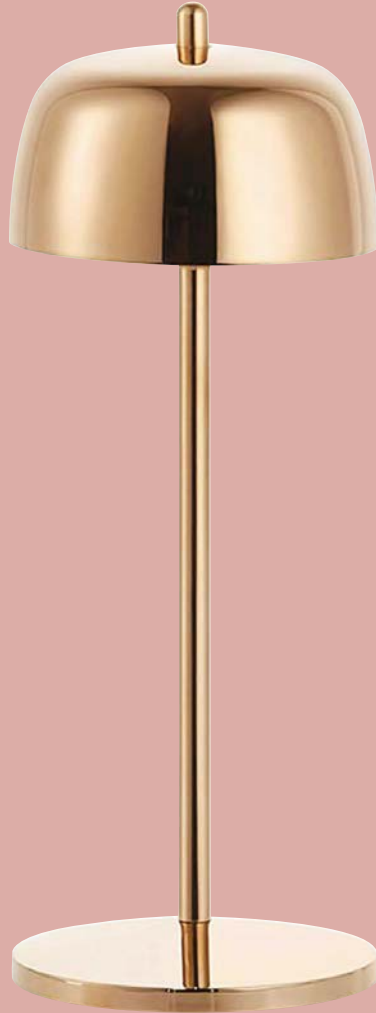

collection / lighting

Choosing good lighting goes beyond providing light in dark rooms.

Lighting sets the mood and affects the look of the room.

We have a wide range of lamps, which will put any room in good light.

We are happy to advise you in making your choice.