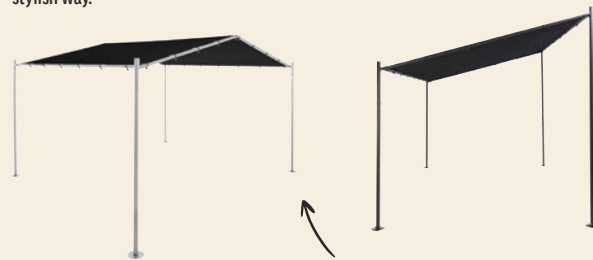

PARASOL KARIN PLATINUM FRAME
400 x 400 CM | 500 x 500 CM

TENT FESTA
400 x 400 CM

DISCOVER THE FESTA COLLECTION

Relax and enjoy under the modern and practical shade cloth Festa. With the help of the Festa tent you can create a wonderful shaded area on your terrace in a simple but stylish way.

Also available as Festa Roof and Festa Wall!

PARASOL PISA ø300 CM

PARASOL COLUMBIA ø260 CM

PARASOL MAMBO
300 x 200 CM

PARASOL BASE FOR THE
COLUMBIA AND PISA

PARASOL BASE GRANITE 25KG

PARASOL BASE FOR THE
MAMBO, COLUMBIA AND PISA