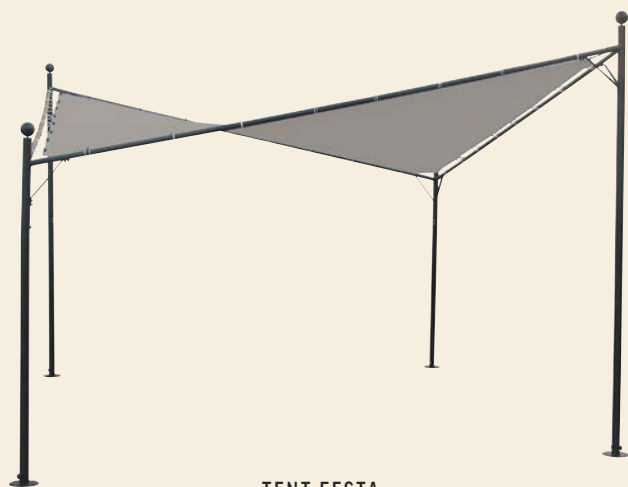

The sun has never shone so beautifully!

PARASOL BASES FOR THE
KARIN AND THE LIVA PARASOL

CROSS FOOT

PARASOL BASE GRANITE 90KG

INSERT
FOR PARASOL KARIN AND LIVA

NEW!

PARASOL KARIN WHITE FRAME
400 x 400 CM | 500 x 500 CM

PARASOL KARIN PLATINUM FRAME
400 x 400 CM | 500 x 500 CM

TENT FESTA
400 x 400 CM

DISCOVER THE FESTA COLLECTION

Relax and enjoy under the modern and practical shade cloth Festa. With the help of the Festa tent you can create a wonderful shaded area on your terrace in a simple but stylish way.

Also available as Festa Roof and Festa Wall!

PARASOL PISA ø300 CM

PARASOL COLUMBIA ø260 CM

PARASOL MAMBO
300 x 200 CM

PARASOL BASE FOR THE
COLUMBIA AND PISA

PARASOL BASE GRANITE 25KG

PARASOL BASE FOR THE
MAMBO, COLUMBIA AND PISA